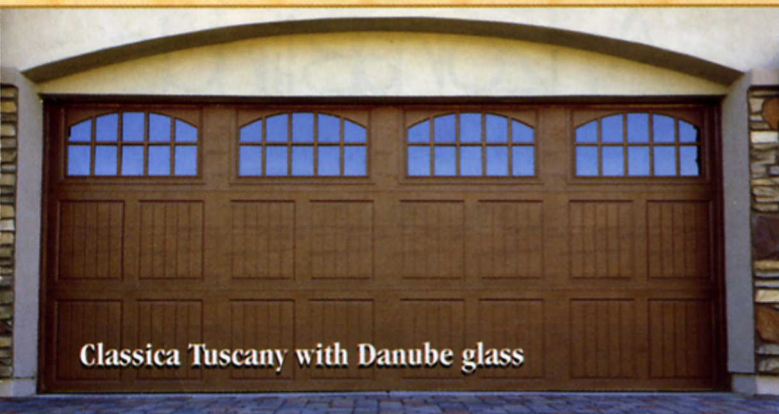

Custom Cedar Overlay Garage Doors Add Style and Elegance

- Cedar Wood Overlay – combines the strength of steel and the aesthetics of classic carriage house design
- Heavy-duty Hardware
- Factory-installed Polystyrene Insulation on all wood doors
- Sales, Service and Installation of Doors and Openers
- Broken Springs Replaced
- Homeowner Association Compliant

Let Wood Overlay Garage Doors Make A Statement of Your Good Taste!

The first thing passers-by and guests see at your home is the vast expanse of a boring 3-car garage door, but you can easily change their perception of your home just by changing your garage door! A luxury custom-designed wood overlay door can make a statement about your good taste while increasing your curb appeal.

Homeowner associations are increasingly requiring wood garage doors to create an upscale look to their neighborhoods, while many homeowners are simply choosing to upgrade from standard steel tract home doors to custom wood overlay carriage-style doors to create their own look.

Besides adding a touch of classy elegance to your driveway or courtyard, custom cedar overlay doors extend the drama of your entryway and enhance the overall beauty of your home's exterior. Each door combines the strength of steel with the aesthetics of classic carriage house design.